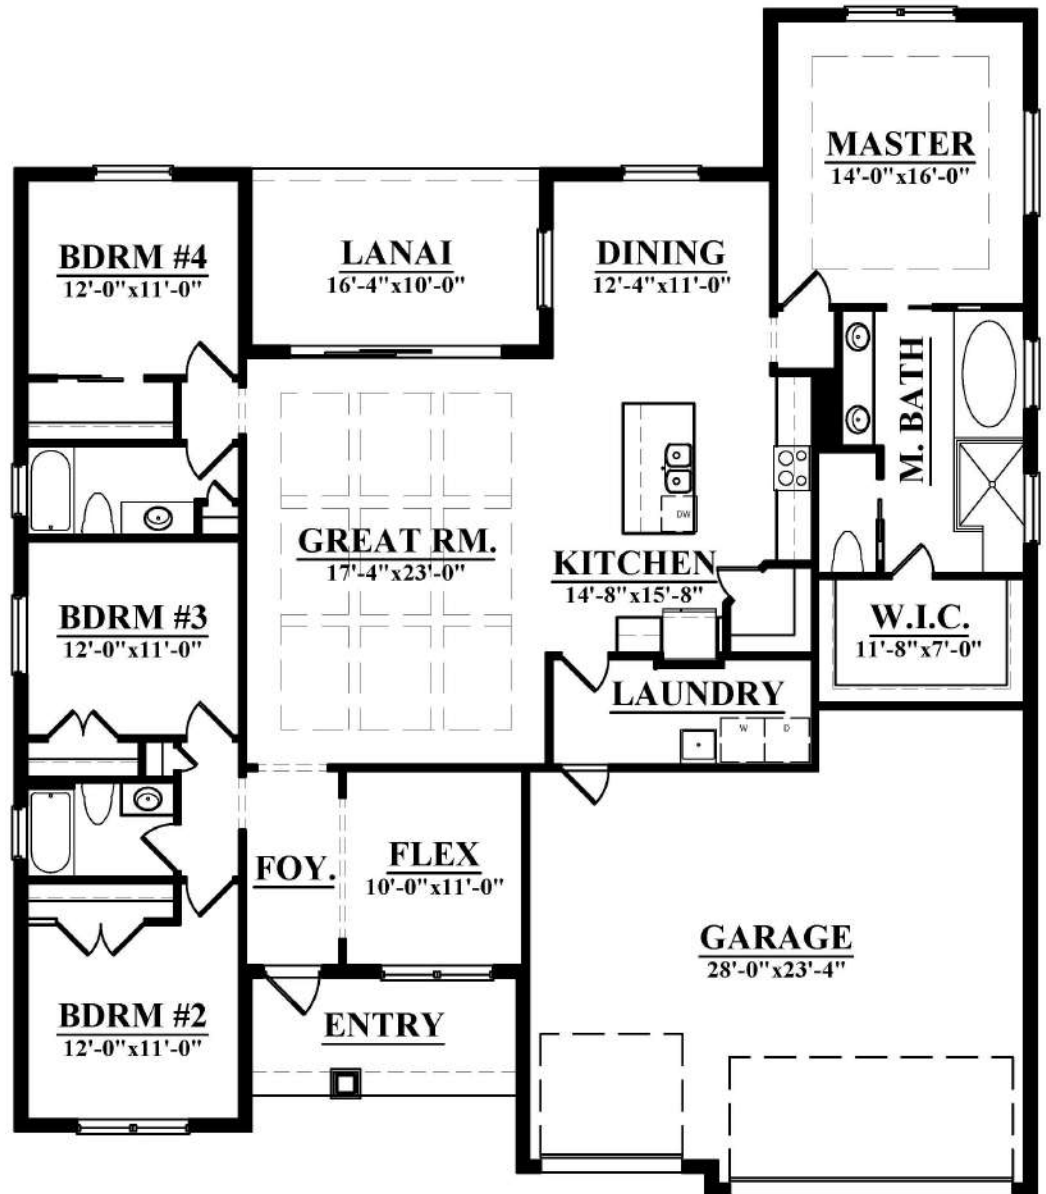

# THE VILMA

LIVING AREA:	2,346 SQ. FT.
GARAGE:	725 SQ. FT.
ENTRY:	69 SQ. FT.
LANAI:	163 SQ. FT.
<b>TOTAL:</b>	<b>3,303 SQ. FT.</b>

57'-8" WIDE x 67'-0" DEEP