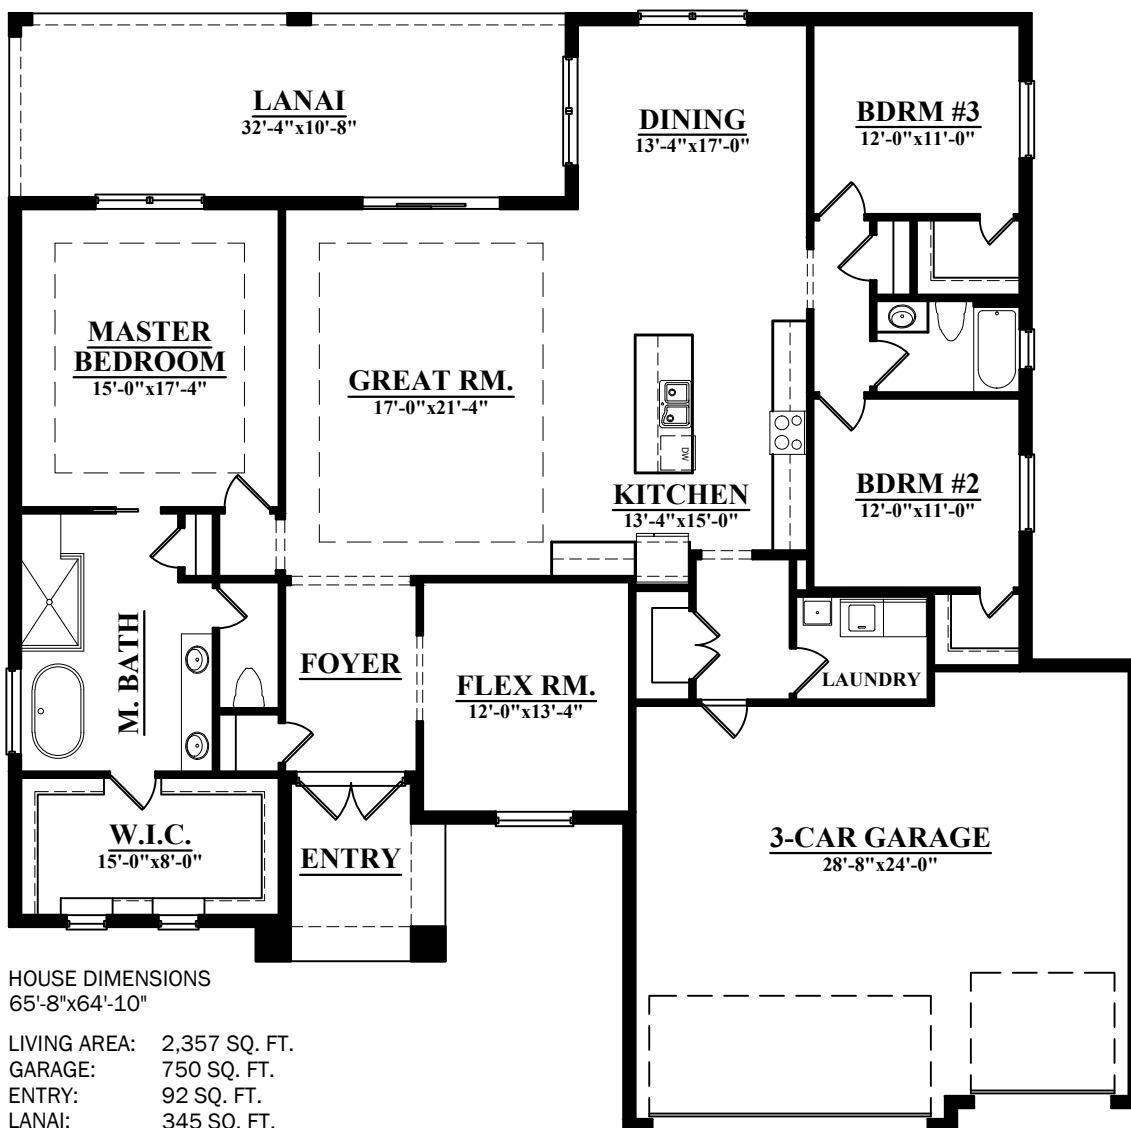

THE FISHER
2,357 s.f.

HOUSE DIMENSIONS
65'-8" x 64'-10"

LIVING AREA: 2,357 SQ. FT.
GARAGE: 750 SQ. FT.
ENTRY: 92 SQ. FT.
LANAI: 345 SQ. FT.

TOTAL: 3,544 SQ. FT.