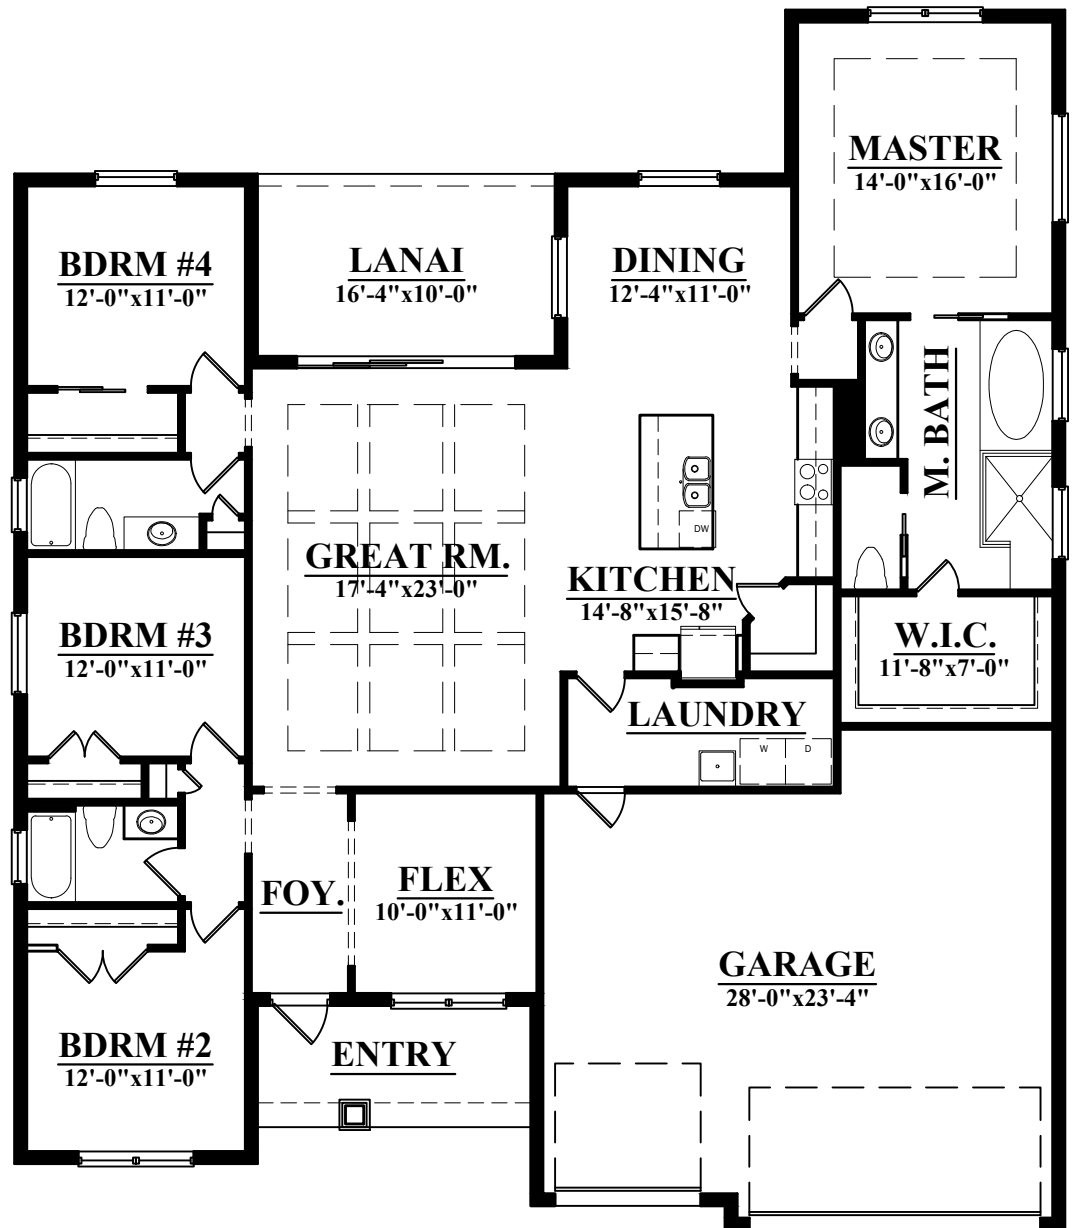

THE VILMA

LIVING AREA:	2,346 SQ. FT.
GARAGE:	725 SQ. FT.
ENTRY:	69 SQ. FT.
LANAI:	163 SQ. FT.
TOTAL:	3,303 SQ. FT.

57'-8" WIDE x 67'-0" DEEP