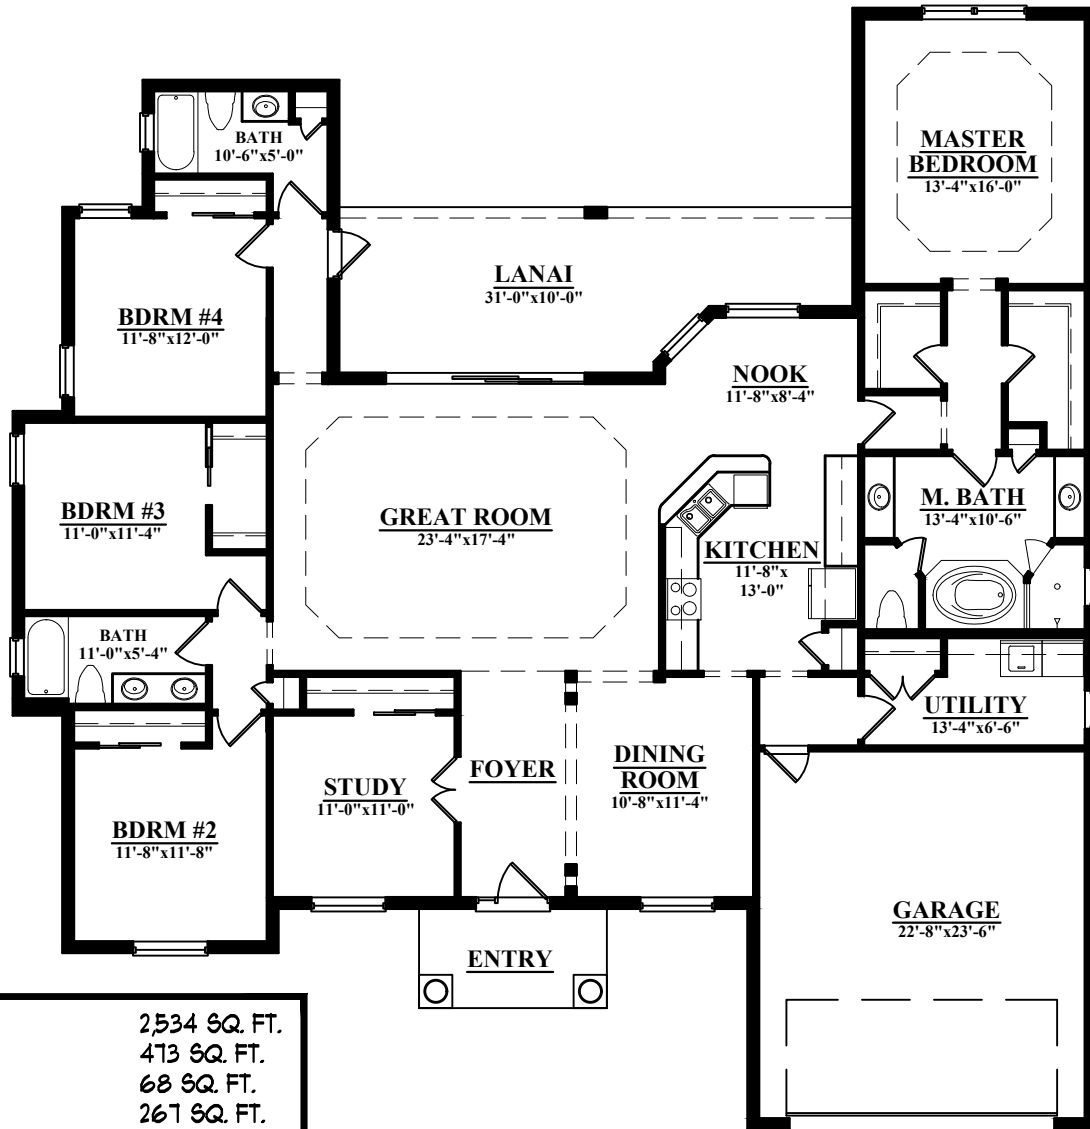

# THE MORGAN

## 2534

LIVING AREA:	2,534 SQ. FT.
GARAGE:	473 SQ. FT.
ENTRY:	68 SQ. FT.
LANAI:	267 SQ. FT.
<b>TOTAL:</b>	<b>3,342 SQ. FT.</b>

65'-4" WIDE x 67'-8" DEEP