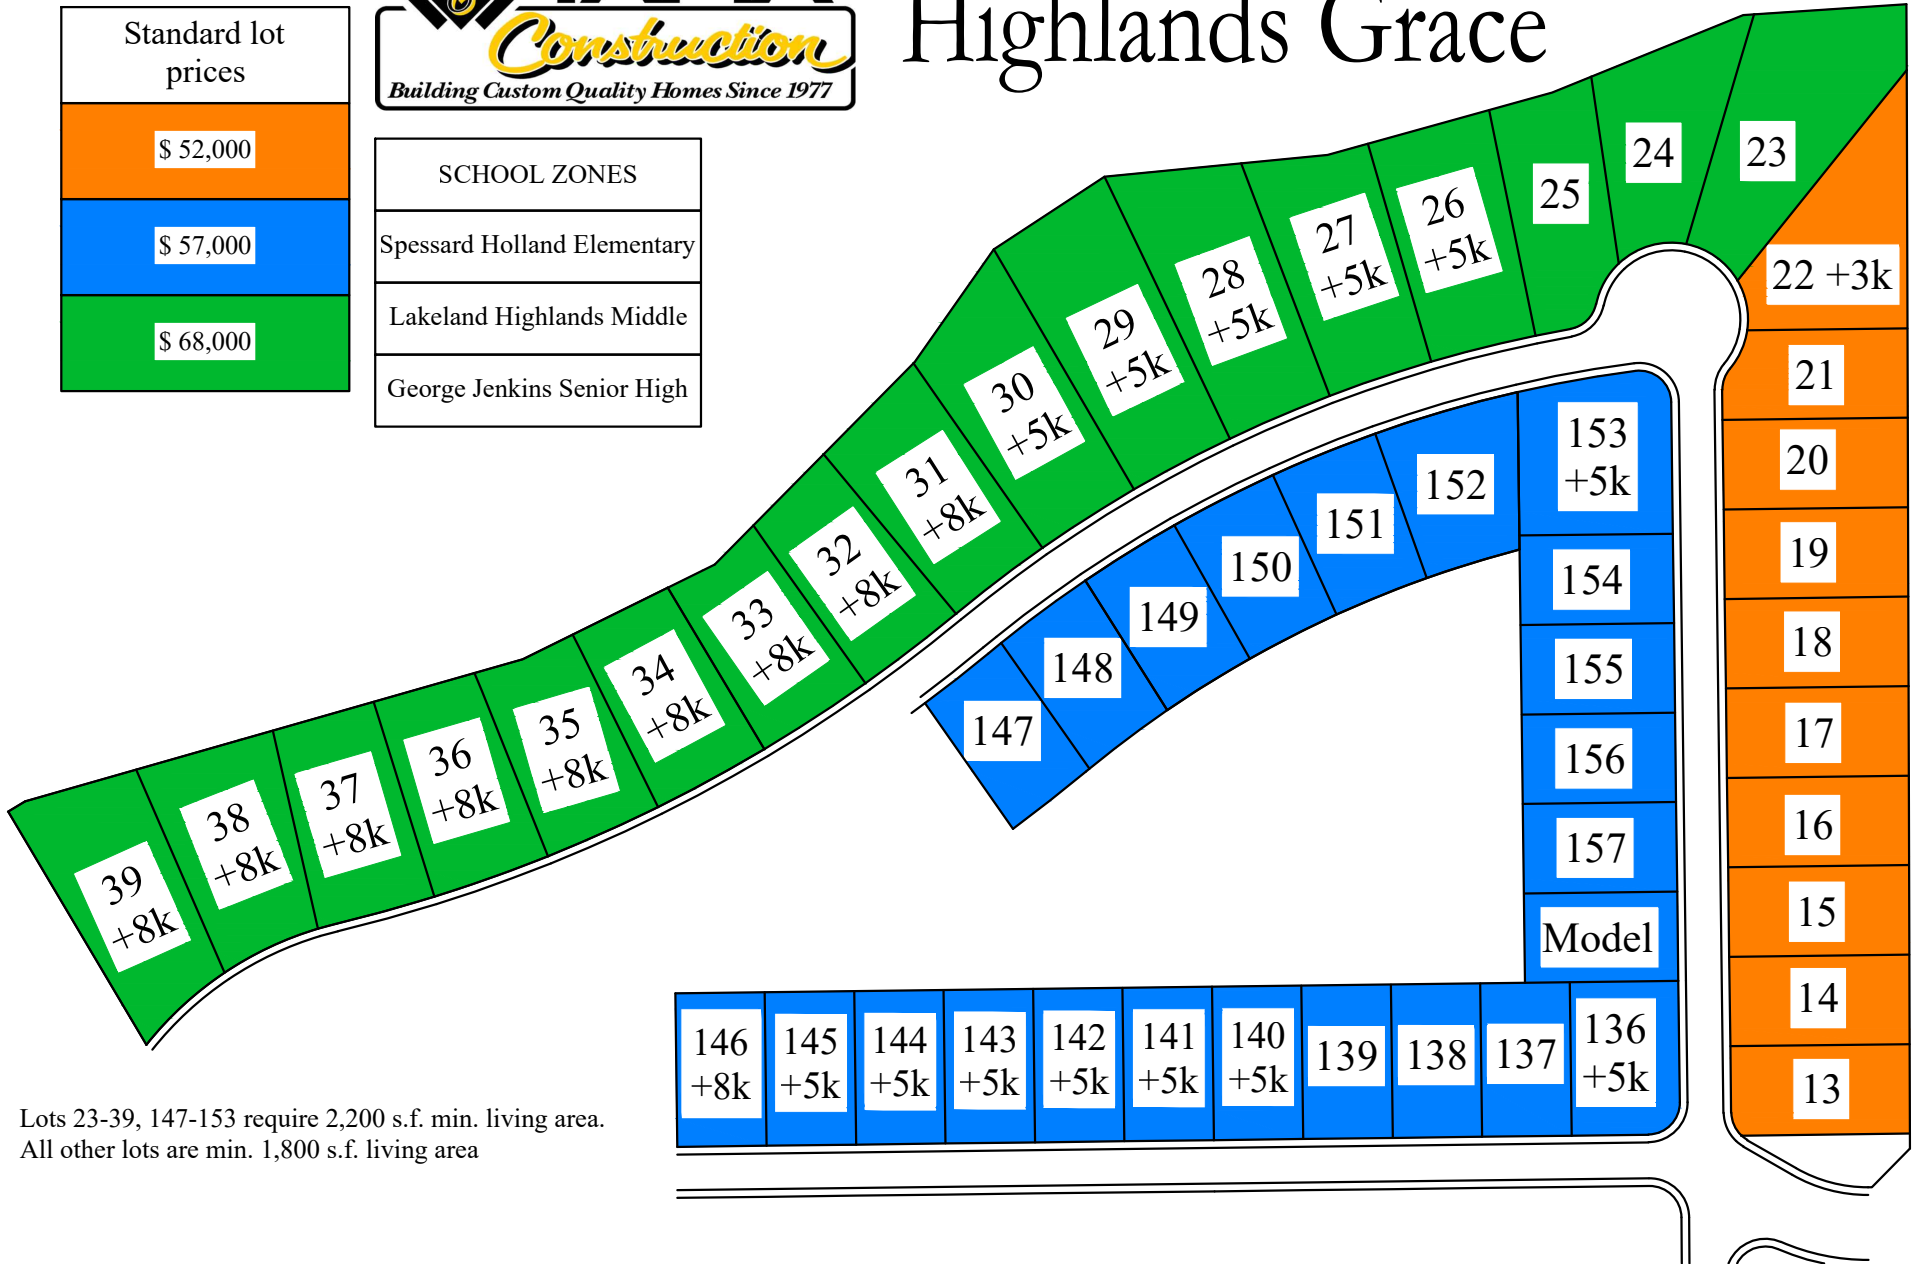

Highlands Grace

Standard lot prices
\$ 52,000
\$ 57,000
\$ 68,000

SCHOOL ZONES
Spessard Holland Elementary
Lakeland Highlands Middle
George Jenkins Senior High

Lots 23-39, 147-153 require 2,200 s.f. min. living area.
 All other lots are min. 1,800 s.f. living area