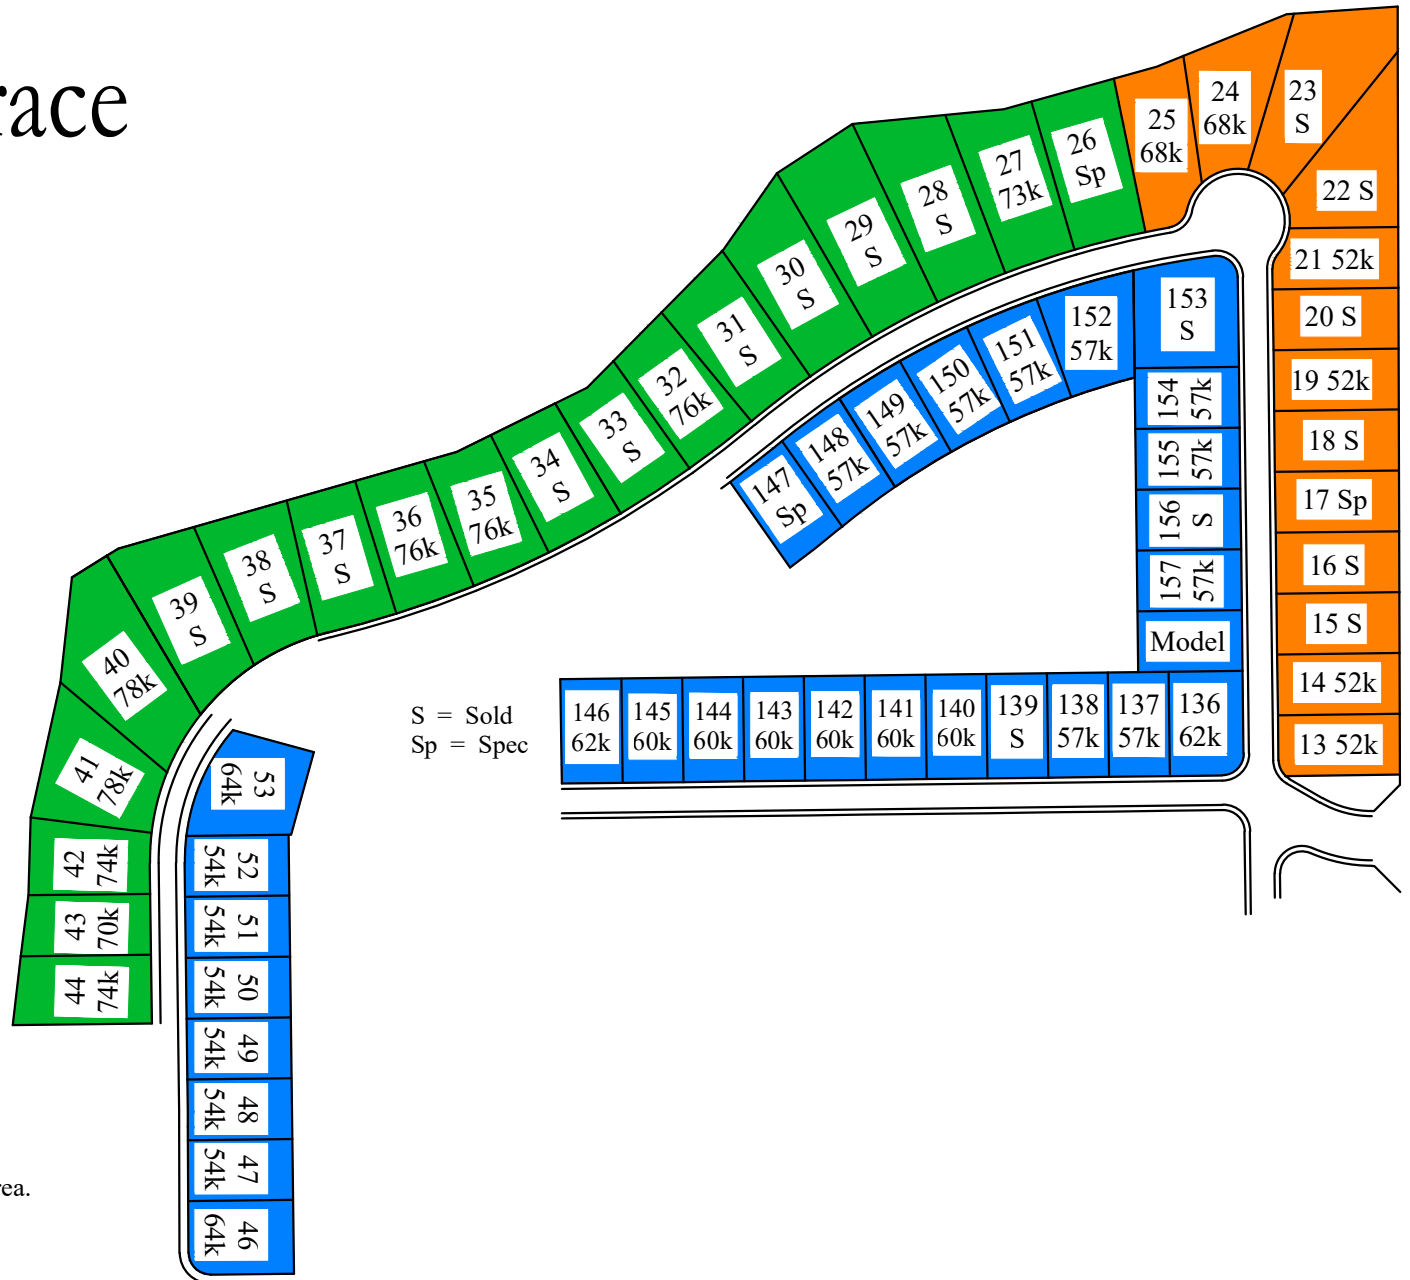

Highlands Grace

SCHOOL ZONES
Spessard Holland Elementary
Lakeland Highlands Middle
George Jenkins Senior High

Lots 23-39, 147-153 require 2,200 s.f. min. living area.
 All other lots are min. 1,800 s.f. living area