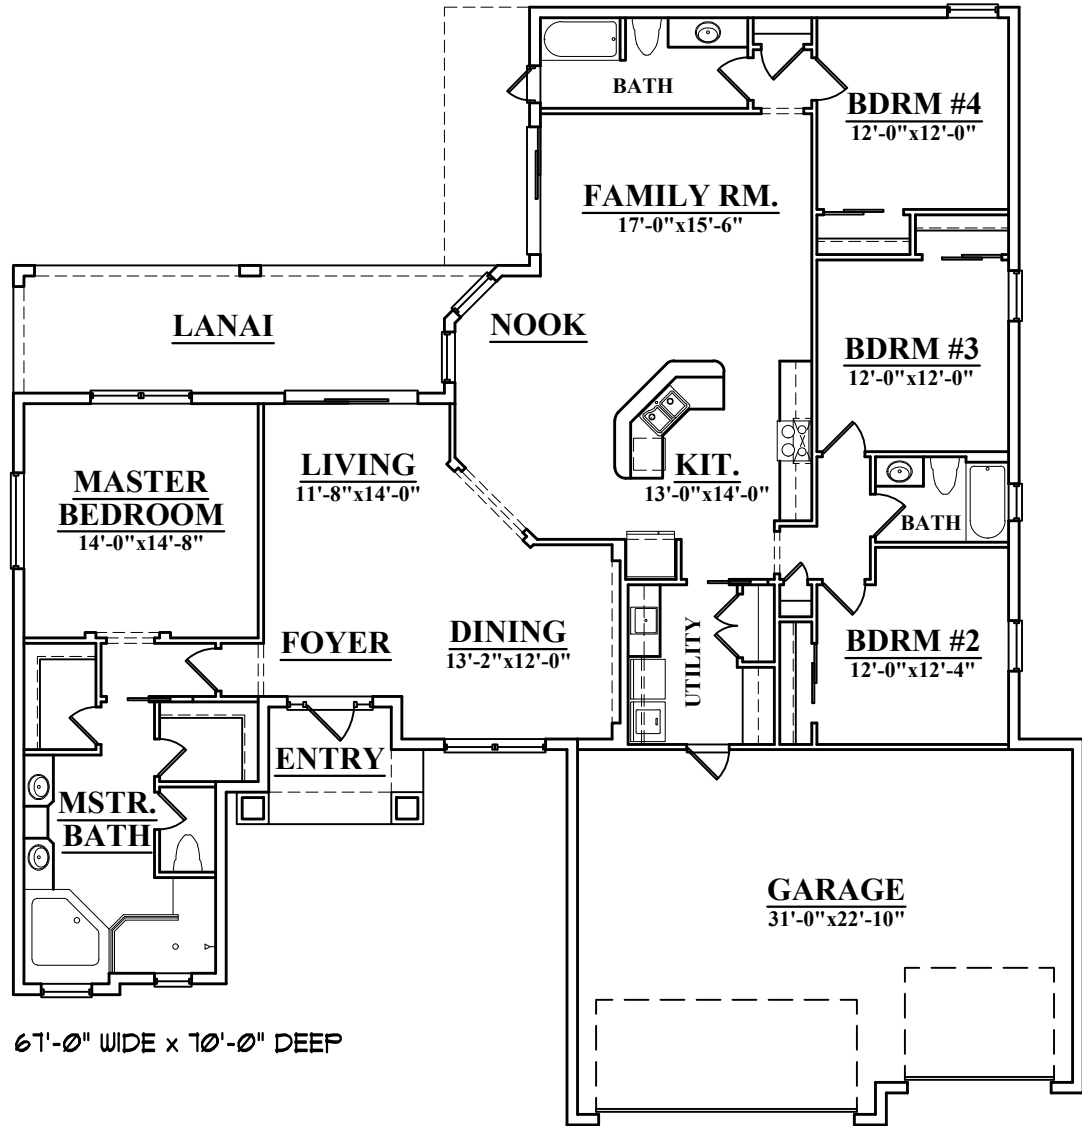

The Jackie II

2371

LIVING AREA:	2,371 SQ. FT.
GARAGE:	740 SQ. FT.
ENTRY:	70 SQ. FT.
LANAI:	221 SQ. FT.
CANTILEVER ROOF	86 SQ. FT.
TOTAL:	3,354 SQ. FT.