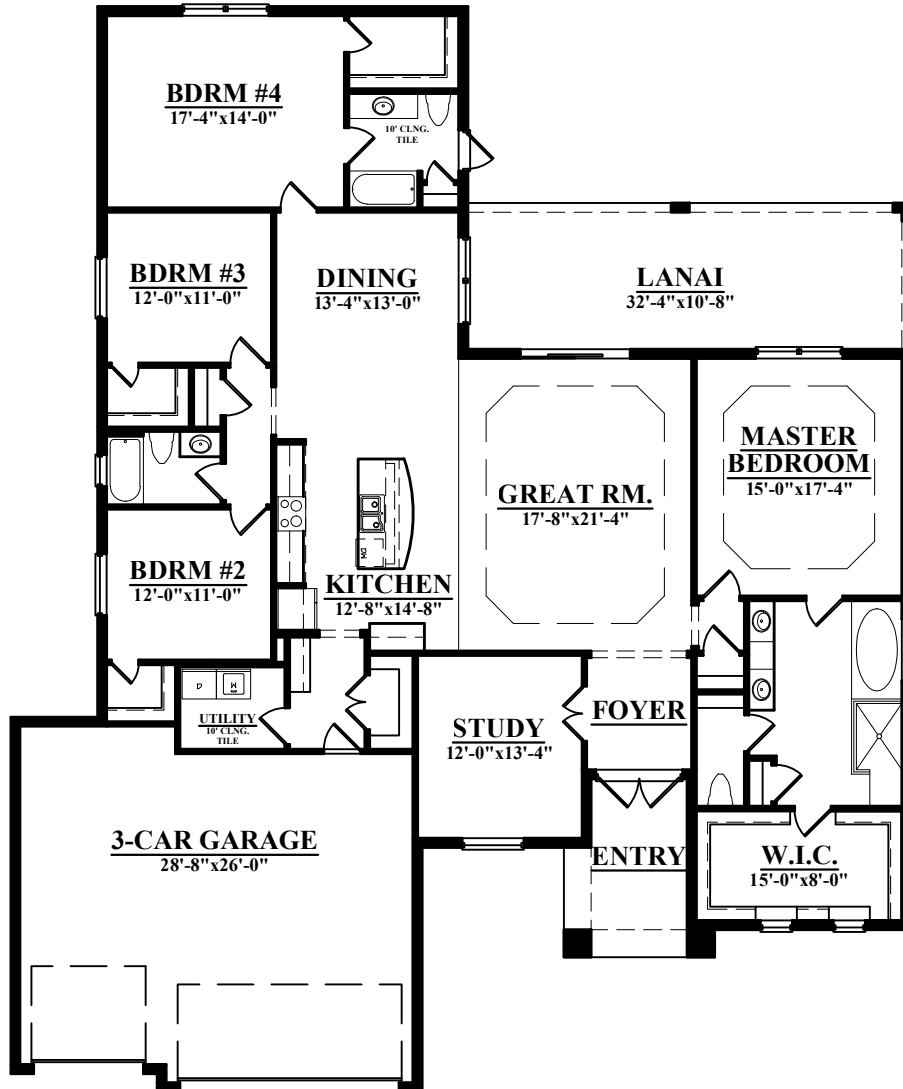

THE FISHER IV

2724

65'-8" WIDE x 79'-2" DEEP

LIVING AREA:	2,724 SQ. FT.
GARAGE:	750 SQ. FT.
ENTRY:	110 SQ. FT.
LANAI:	344 SQ. FT.
TOTAL:	3,928 SQ. FT.