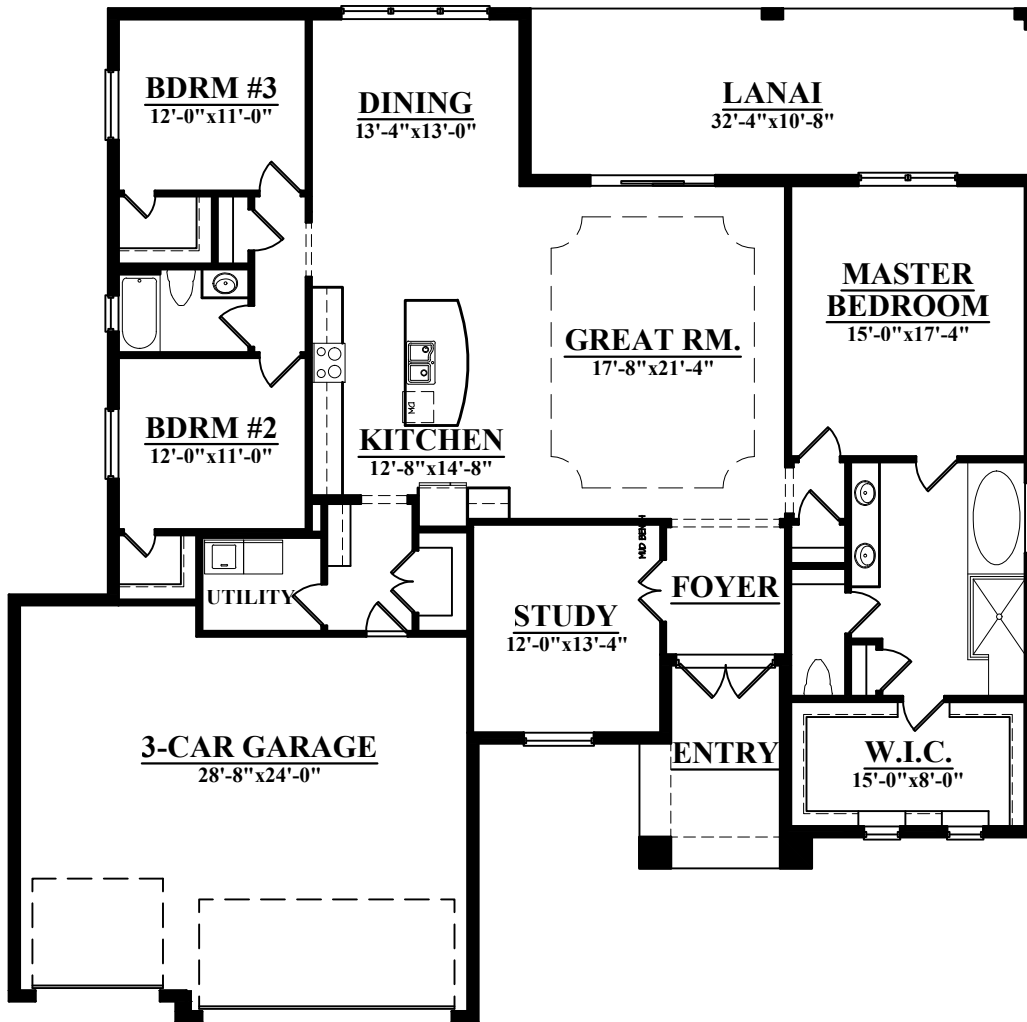

THE FISHER

2338

LIVING AREA:	2338 SQ. FT.
GARAGE:	750 SQ. FT.
ENTRY:	110 SQ. FT.
LANAI:	345 SQ. FT.
TOTAL:	3543 SQ. FT.